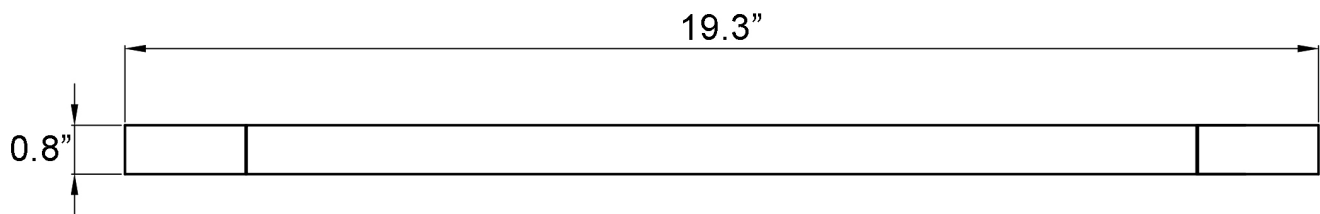

Features

- Towel Bar
- Polished Chrome Finish
- Solid Brass Base
- Includes Mounting Hardware

Cube WSBC 226810 CR

SKU# | Option:

- Cube WSBC 226810 CR | Polished Chrome

Finishes

<p>Collection Cube</p>	<p>Model Cube WSBC 226810</p>	<p>Dimensions Metric <i>1 inch = 2.54 cm</i> <i>1 inch = 25.4 mm</i></p>	 <p>1051 Lea Drive - Collegeville, PA 19426 Tel. 215 513 9400 - Fax 610 831 0215 www.ws bathcollections.com - info@ws bathcollectins.com</p>
-----------------------------------	--	--	---

Product Specs Sheets

Collection
Cube

Model |
Cube WSBC 226810

Dimensions Metric
1 inch = 2.54 cm
1 inch = 25.4 mm

WS[®]
BATH
COLLECTIONS

1051 Lea Drive - Collegeville, PA 19426
Tel. 215 513 9400 - Fax 610 831 0215
www.ws bathcollections.com - info@ws bathcollections.com