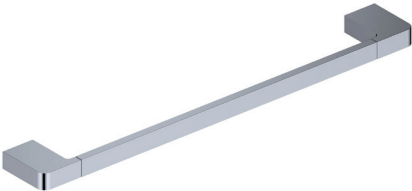

Features

- Towel Bar
- Polished Chrome Finish
- Solid Brass Base
- Includes Mounting Hardware

Cube WSBC 226810 CR

SKU# | Option:

- Cube WSBC 226810 CR | Polished Chrome

Finishes

<p>Collection Cube</p>	<p>Model Cube WSBC 226810</p>	<p>Dimensions Metric <i>1 inch = 2.54 cm</i> <i>1 inch = 25.4 mm</i></p>	 <p>1051 Lea Drive - Collegeville, PA 19426 Tel. 215 513 9400 - Fax 610 831 0215 www.ws bathcollections.com - info@ws bathcollectins.com</p>
-----------------------------------	--	--	---

Product Specs Sheets

Collection
Cube

Model |
Cube WSBC 226810

Dimensions Metric
1 inch = 2.54 cm
1 inch = 25.4 mm

WS[®]
BATH
COLLECTIONS

1051 Lea Drive - Collegeville, PA 19426
Tel. 215 513 9400 - Fax 610 831 0215
www.ws bathcollections.com - info@ws bathcollections.com